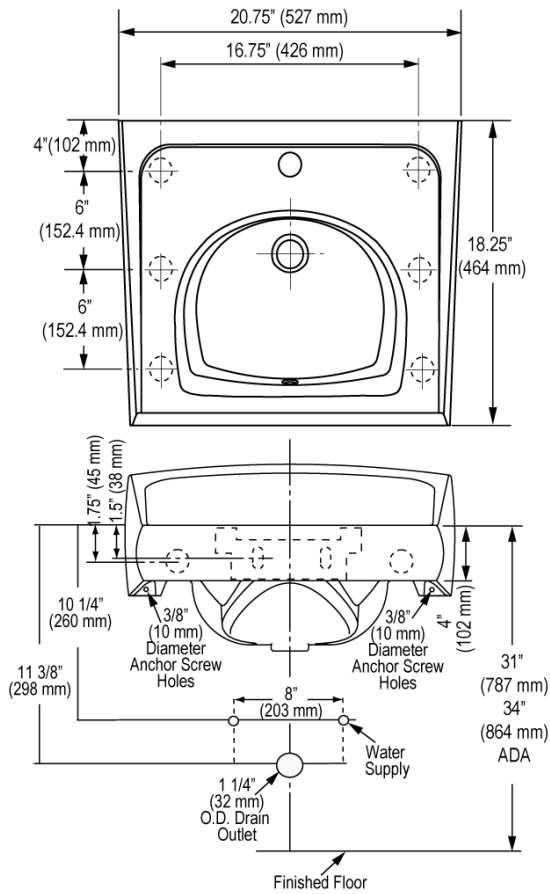

ROUGH-IN

Sloan 10500 Seymour Ave, Franklin Park, IL 60131
Phone: 800.982.5839 • Fax: 800.447.8329 • sloan.com