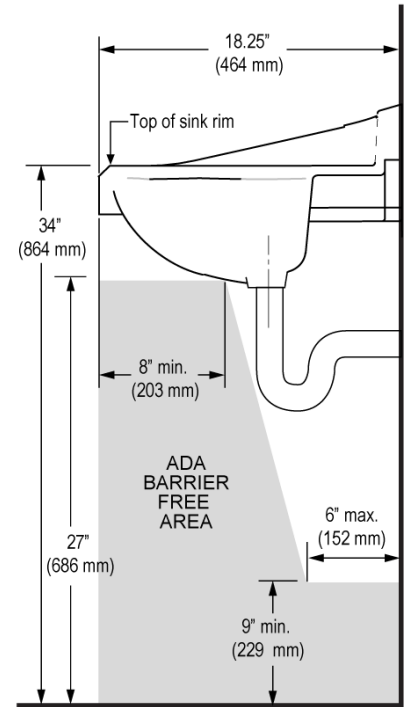

ROUGH-IN

Sloan 10500 Seymour Ave, Franklin Park, IL 60131
Phone: 800.982.5839 • Fax: 800.447.8329 • sloan.com